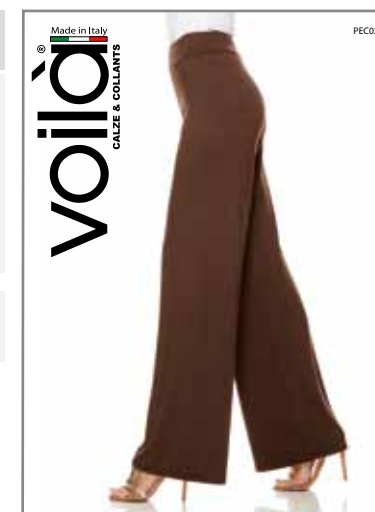

Art. PEC03 *Pantalazzo Basic Viscosa*

Pantalazzo donna in maglina di viscosa con cinturino vita elastico.

Pantalazzo woman in viscose knit with elastic waist strap.

TG. S (1/2) M(3/4)

Scatola da 3 pz. per taglia colore

Box 3 pairs each size colour

Composizione: 95% Viscosa - 5% Elastam

Composition: 95% Viscose - 5% Elastane