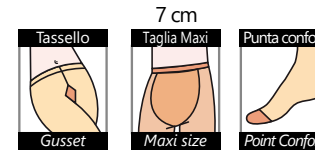

Art. 146 - 146XL Gilda 40

Collant Setificato Tutto Nudo 40 DEN, tassello in cotone.
Silky Tights 40 DEN Sheer Body, cotton gusset.

TG. S M L XL
SZ. 1/2 3 4 4XL

Scatola da 6 pz. per taglia colore
Box 6 pairs each size colour

Composizione: 88% Poliammide - 12% Elastam
Composition: 88% Polyamide - 12% Elastane