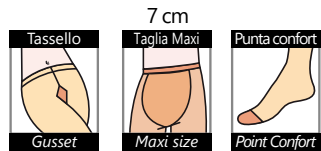

Microfibra Leggera

Art. 119 - 119XL Ghost 20

Collant effetto seconda pelle in microfibra 20 DEN, morbido e vellutato a maglia liscia e uniforme. Elasticità bi-direzionale.

Second skin effect, microfibre tight 20 DEN, very soft and velvety, uniform and plain knitted. Bi-directional elasticity.

TG. 1 2 3 4 **4XL**

Scatola da 6 pz. per taglia colore

Box 6 pairs each size colour

Composizione: 69% Poliammide - 28% Elastam - 3% Cotone

Composition: 69% Polyamide - 28% Elastane - 3% Cotton